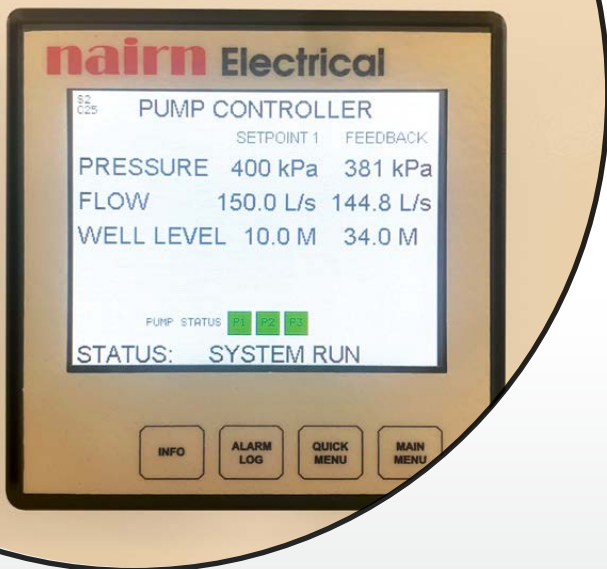

“Nairn Electrical have worked with us over the last 4-5 years with the supply and servicing of electrical starters and associated equipment at over 30 of our scheme wide booster pump stations. They provide good quality equipment, skilled and knowledgeable staff, and they have they have sufficient scope and flexibility to deal with problems very quickly and efficiently.”

**ANDREW SPENCER,
AMURI IRRIGATION COMPANY LTD**

What protection you get:

YOUR INSTALLED NAIRN PUMP CONTROLLER COMES WITH THE BELOW SAFETY FEATURES THAT CAN BE CONFIGURED FOR YOUR APPLICATION:

- Pump Over Temperature Protection
- High Pressure Protection
- Low Pressure Protection
- Extra High Pressure Protection
- Low Water Protection
- Low Flow Protection
- Pump Cycling Protection
- Low Suction Protection
- Includes wiring diagrams, compliance, health and safety certificates

All faults are clearly displayed on screen and saved in the inbuilt log. This makes it easy for operators to find system faults and get you back up and running.

Can be installed from new or retrofitted to any existing installation.

Nairn Irrigation Controller from Nairn Electrical – The Irrigation Specialists

With 1000's of irrigation control systems installed throughout the South Island since 1975, Nairn Electrical are the irrigation specialists. They work with all leading pumping companies and over the past 45 years have grown a strong reputation for quality work and superior service. Specialists in the design, manufacture, installation & commissioning of new irrigation control systems, retrofits & system upgrades.

North Canterbury: 03 313 6104

Leeston: 03 324 3752

office@nairnelectrical.co.nz

www.nairnelectrical.co.nz